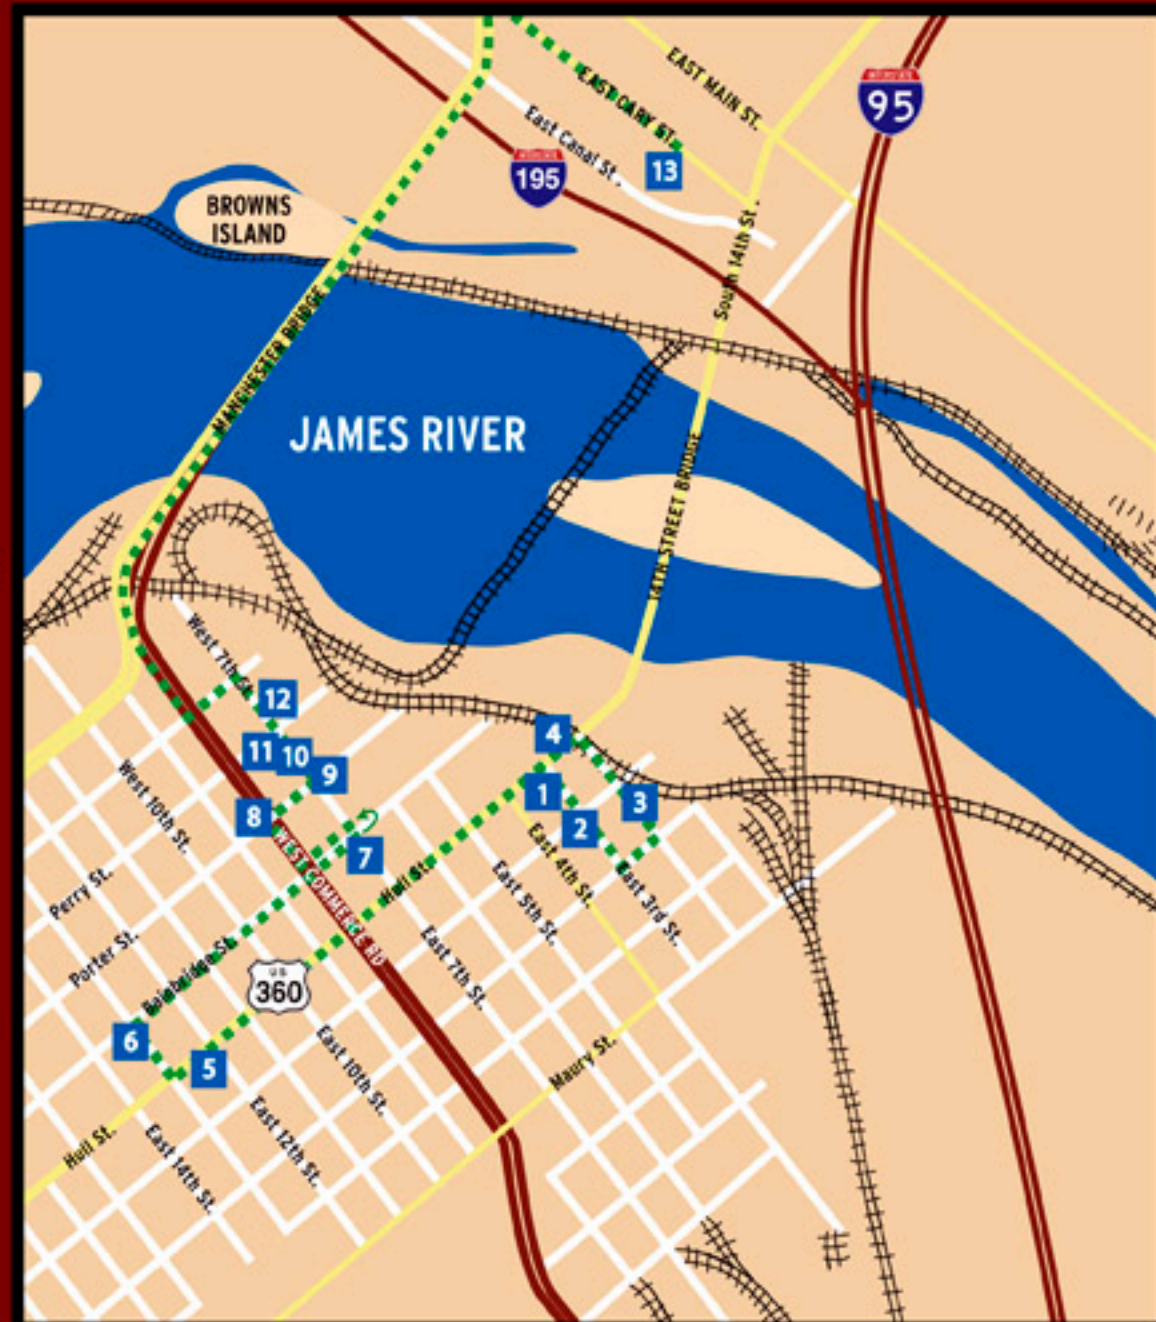

SCULPTURE INVITATIONAL

08.26.05 thru 10.30.05

OPENING BEGINS 6:00 PM FRIDAY, AUGUST 26, 2005 AT ARTSPACE
VISIT WWW.ARTSPACEGALLERY.ORG FOR MORE INFORMATION

- | | |
|--|--|
| 1 ARTSPACE AND PLANT ZERO
0 East 4th Street
artist:FUMIAKI ODAJIMA
sculpture:PLANT POWER | 8 OLD MANCHESTER LOFTS
815 Porter Street
artist:ANDREW CAMPBELL
sculpture:ESCALATE |
| 2 PARACHUTE FACTORY
300 Decatur Street
artist:TOM CHENOWETH
sculpture:TESLA | 9 CORRUGATED PARTNERS
201 West 7th Street
artist:MACKIE MACMILLAN
sculpture:WILLOW |
| 3 CARAVATI'S
104 2nd Street
artist:CHARLES PONTICELLO
sculpture:SPONGERS | 10 TAYLOR & PARRISH
710 Perry Street
artist:MARGERY ALBERTINI
sculpture:FALSE FEELING |
| 4 WAREHOUSE 201
201 Hull Street
artist:WAYNE TRAPP
sculpture:YELLOW TILT | 11 TAYLOR & PARRISH
710 Perry Street
artist:ED HOLTEN
sculpture:UNTITLED |
| 5 MANCHESTER GARDEN &
GIFT GALLERY
1212 Hull Street
artist:GIOVANNI MEOLA
sculpture:PIANO MUSICA | 12 LEGEND BREWING COMPANY
321 West 7th Street
artist:JEFFRY LOY
sculpture:LIGHT OF
1000 SOULS #2 |
| 6 BAINBRIDGE ART CENTER
1312 Bainbridge Street
artist:GREG KELLEY
sculpture:MARTYRDOM OF
ST. SEBASTIAN | 13 MARTIN AGENCY
106 Shockoe Slip
artist:FREDERICK CHIRIBOGA
sculpture:GRANDMA |
| 7 W. M. JORDAN
708 Bainbridge Street
artist:JAMES PARKER
sculpture:WE'RE NOT IN
KANSAS ANYMORE | |

CAUTION: SERIOUS INJURY MAY RESULT FROM BEING ON
OR WITHIN 3 FEET OF SCULPTURES

●●●●●●●● SUGGESTED WALKING TOUR ROUTE